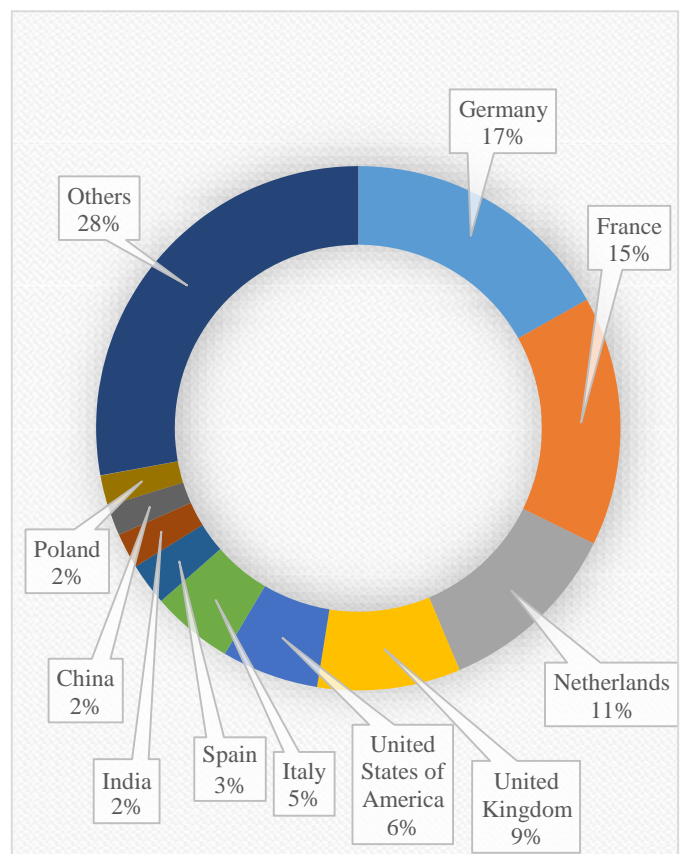

Market Brief on Belgium

Belgium-Luxembourg is the 12th largest export economy in the world. In 2015, Belgium-Luxembourg exported \$325B and imported \$378B, resulting in a negative trade balance of \$52.2B.

Source: <http://atlas.media.mit.edu/en/>

Cities	Population (million)
Brussels	1.02
Antwerp	0.46
Ghent	0.23
Charleroi	0.20
Liège	0.18
Bruges	0.12
Namur	0.11
Leuven	0.09
Mons	0.09
Aalst	0.08

Total Population (2016)	11.37million
Area	30,528km ²
Time Zone	UTC+01.00
Capital City	Brussels
International Telephone Code	+32
Currency	Euro
Exchange Rate (01/03/2017)	1 US\$ = 1.054 Euro
GDP (2015)	US\$ 455.09 Billion
GDP per capita (2015)	US\$ 45036.13
GDP Growth Rate (Apr 2016)	0.5 %
Ease of Doing Business (<i>World Bank 2017</i>)	42/190
Inflation Rate (Feb Feb 2017)	2.97 %
Official Language(s)	Dutch
Other Languages	French, German, English
Business Hours	0800hrs-1700hrs. Lunch 1300-1400 hrs.
Banking Hours	0900-1530 hrs. (weekdays) 0830-1200 hrs. (Sat)
Literacy Rate	99 %
Measures	Metric System
Important International Participation	IMF, WHO, WTO, UN, UNESCO, NATO, EU

Source: Wikipedia

Belgium Trade with the World (2011-2015)

(US \$ million)

Year	2011	2012	2013	2014	2015
Import	466,349	437,883	488,527	452,773	371,025
Export	475,958	446,854	511,505	472,201	397,739

Source: Trade map

Major Import Sources of Belgium 2015

Major Export Destinations of Belgium 2015

Major Import Products from 2015 Belgium

Major Export Products to Belgium 2015

Sri Lanka- Belgium Trade (2012-2016)

(US \$ million)