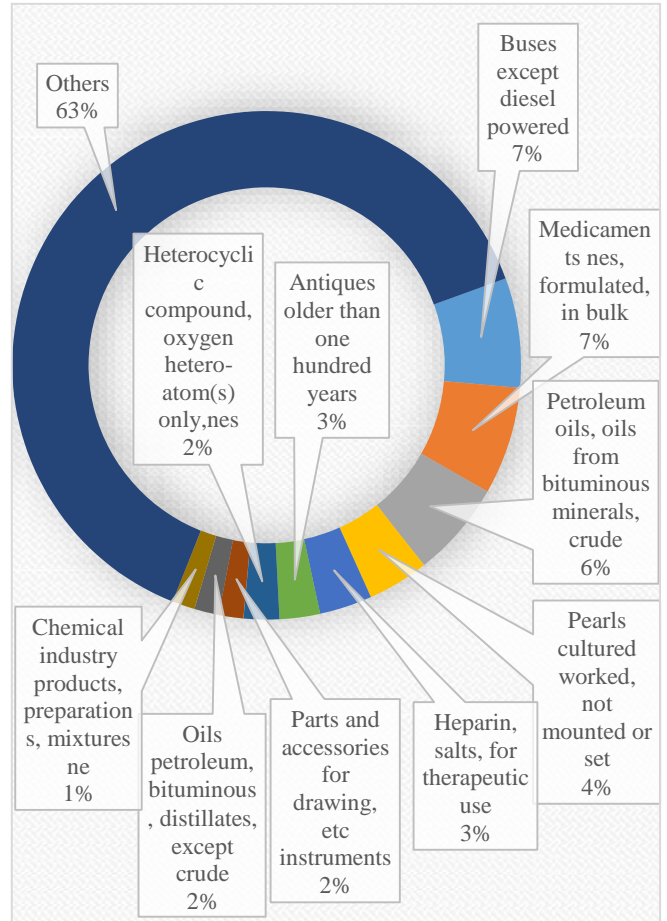

Market Brief on Belgium

Belgium-Luxembourg is the 12th largest export economy in the world. In 2015, Belgium-Luxembourg exported \$325B and imported \$378B, resulting in a negative trade balance of \$52.2B.

Source: Wikipedia

Belgium Trade with the World (2011-2015)

(US \$ million)

Year	2011	2012	2013	2014	2015
Import	466,349	437,883	488,527	452,773	371,025
Export	475,958	446,854	511,505	472,201	397,739

Source: Trade map

Major Import Sources of Belgium 2015

Major Export Destinations of Belgium 2015

Major Import Products from 2015 Belgium

Major Export Products to Belgium 2015

Sri Lanka- Belgium Trade (2012-2016)

(US \$ million)

	2012	2013	2014	2015	2016
Exports to Belgium	463	463	318	282	338
Imports to SL	362	220	103	150	70
Trade balance	101	243	215	132	268

Source: Trade map

Sri Lankan products with export potential to Belgium