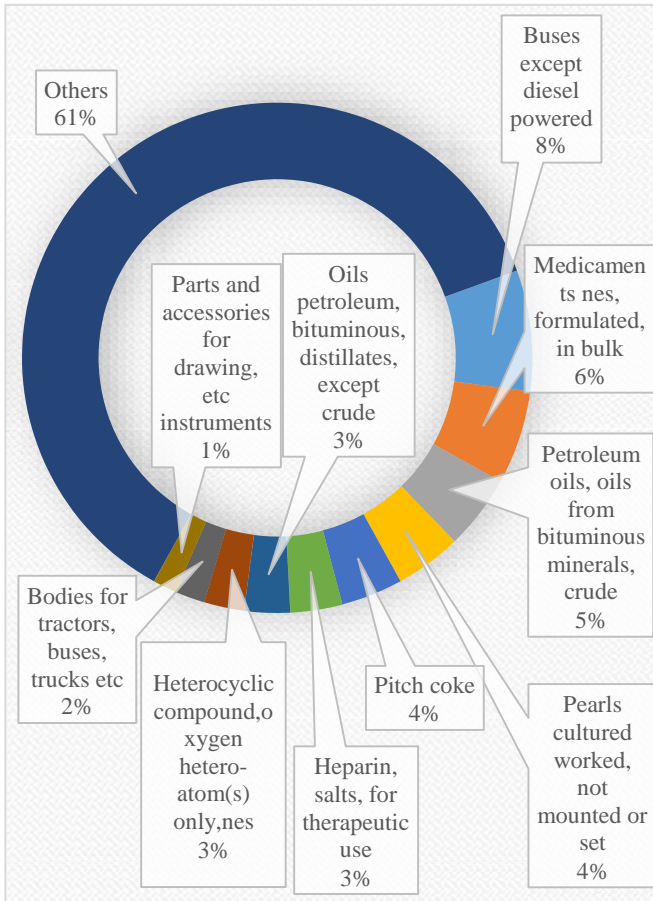

Market Brief on Belgium

Belgium-Luxembourg is the 12th largest export economy in the world. In 2015, Belgium-Luxembourg exported \$325B and imported \$378B, resulting in a negative trade balance of \$52.2B.

Source: Wikipedia

Belgium Trade with the World (2011-2015)

(US \$ million)

Year	2011	2012	2013	2014	2015
Import	466,349	437,883	488,527	452,773	371,025
Export	475,958	446,854	511,505	472,201	397,739

Source: Trade map

Major Import Sources of Belgium 2015

Major Export Destinations of Belgium 2015

Major Import Products from 2015 Belgium

Major Export Products to Belgium 2015

Sri Lanka- Belgium Trade (2012-2016)

(US \$ million)

Global Seafood Exposition	25-27 Apr 2017	Seafood industry
Minerant	06-07 May 2017	Gems & Jewelry
Nieuwpoort International Boatshow NIBS	20 -22 Oct 2017	New and used boats

Source: <http://10times.com>

Useful Addresses