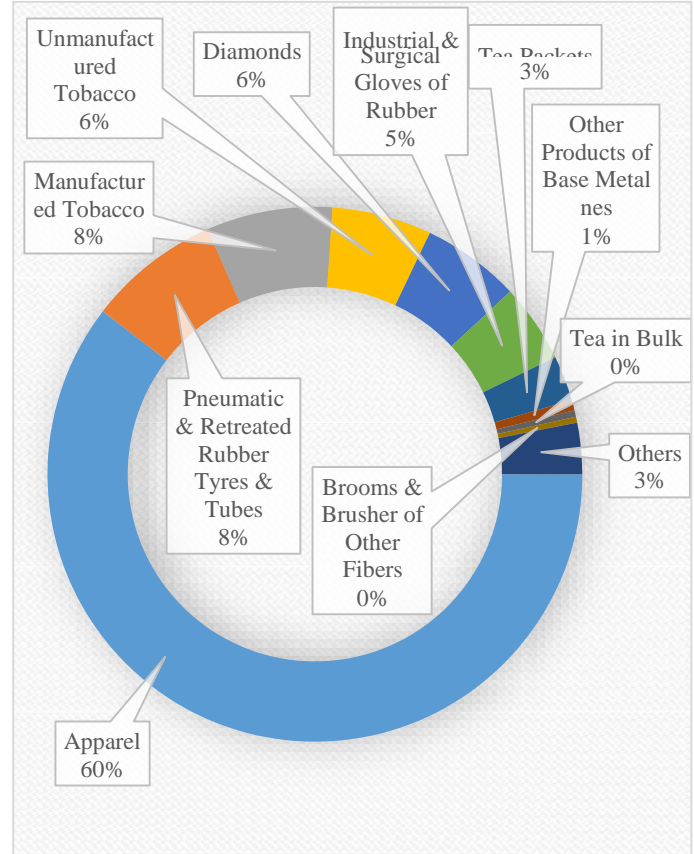

Sri Lanka's Imports from Belgium (2016)

Sri Lanka's Exports to Belgium (2016)

How Sri Lankan companies can access those opportunities

Trade Fairs/Solo Exhibitions and Trade Missions

Event	Latest Date	Category
Bibac Expo	19-22 Mar 2017	Food processing equipments, refining machineries
Fabric Show Libramont	25-Mar 2017	Fashion Fabrics, Kids Fabrics, Ladies Fabrics
Fabric Show Namur/Namen	05-Apr 2017	Fabrics, children fabrics, linings