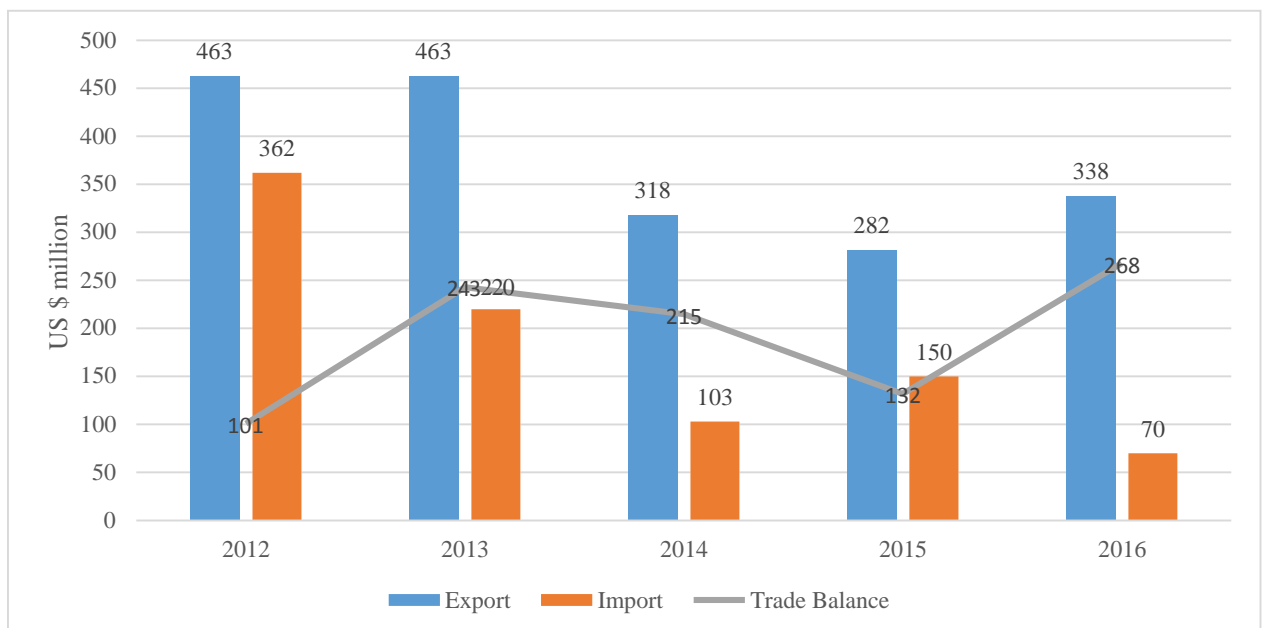

Source: Wikipedia

Belgium Trade with the World (2011-2015)

(US \$ million)

Year	2011	2012	2013	2014	2015
Import	466,349	437,883	488,527	452,773	371,025
Export	475,958	446,854	511,505	472,201	397,739

Source: Trade map

Major Import Sources of Belgium 2015

Major Export Destinations of Belgium 2015

Major Import Products from 2015 Belgium

Major Export Products to Belgium 2015

Sri Lanka- Belgium Trade (2012-2016)

(US \$ million)