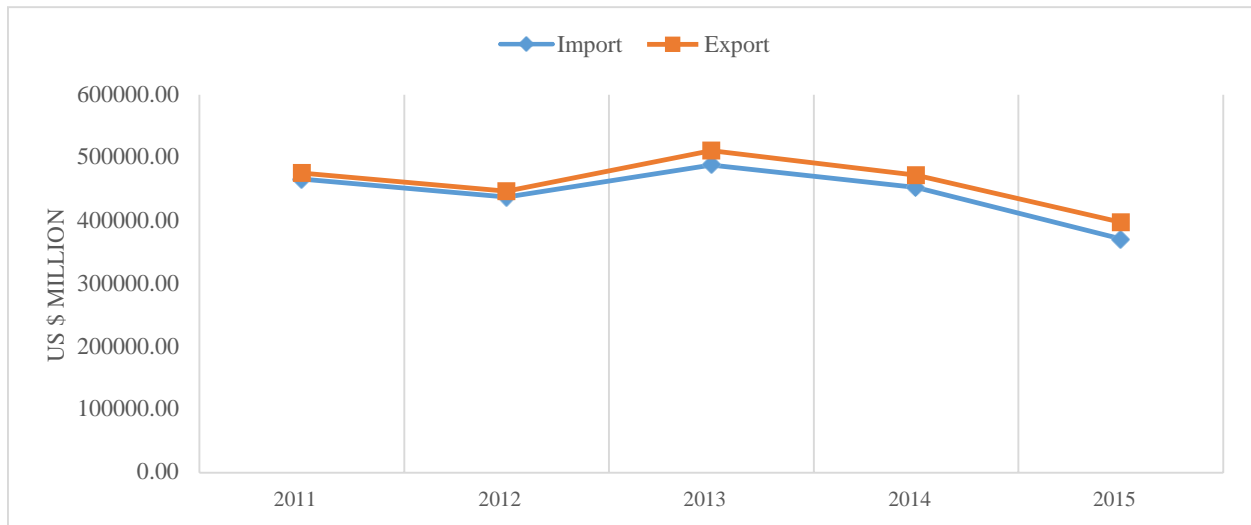

Market Brief on Belgium

Belgium-Luxembourg is the 12th largest export economy in the world. In 2015, Belgium-Luxembourg exported \$325B and imported \$378B, resulting in a negative trade balance of \$52.2B.

Source: <http://atlas.media.mit.edu/en/>

Cities	Population (million)
Brussels	1.02
Antwerp	0.46
Ghent	0.23
Charleroi	0.20
Liège	0.18
Bruges	0.12
Namur	0.11
Leuven	0.09
Mons	0.09
Aalst	0.08

Total Population (2016)	11.37million
Area	30,528km ²
Time Zone	UTC+01.00
Capital City	Brussels
International Telephone Code	+32
Currency	Euro
Exchange Rate (01/03/2017)	1 US\$ = 1.054 Euro
GDP (2015)	US\$ 455.09 Billion
GDP per capita (2015)	US\$ 45036.13
GDP Growth Rate (Apr 2016)	0.5 %
Ease of Doing Business (<i>World Bank 2017</i>)	42/190
Inflation Rate (Feb Feb 2017)	2.97 %
Official Language(s)	Dutch
Other Languages	French, German, English
Business Hours	0800hrs-1700hrs. Lunch 1300-1400 hrs.
Banking Hours	0900-1530 hrs. (weekdays) 0830-1200 hrs. (Sat)
Literacy Rate	99 %
Measures	Metric System
Important International Participation	IMF, WHO, WTO, UN, UNESCO, NATO, EU

Source: Wikipedia

Belgium Trade with the World (2011-2015)

(US \$ million)

Year	2011	2012	2013	2014	2015
Import	466,349	437,883	488,527	452,773	371,025
Export	475,958	446,854	511,505	472,201	397,739

Source: Trade map