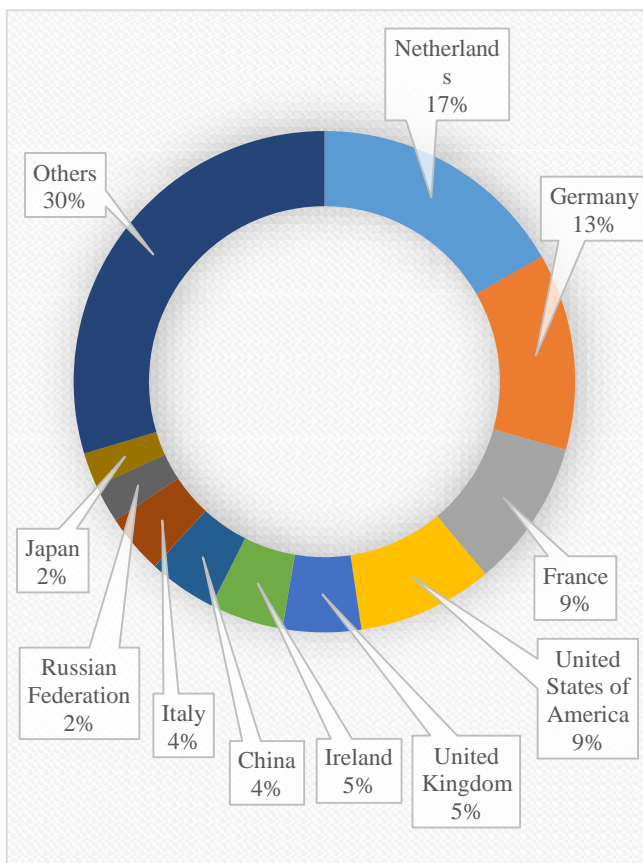

Market Brief on Belgium

Belgium-Luxembourg is the 12th largest export economy in the world. In 2015, Belgium-Luxembourg exported \$325B and imported \$378B, resulting in a negative trade balance of \$52.2B.

Source: <http://atlas.media.mit.edu/en/>

Cities	Population (million)
Brussels	1.02
Antwerp	0.46
Ghent	0.23
Charleroi	0.20
Liège	0.18
Bruges	0.12
Namur	0.11
Leuven	0.09
Mons	0.09
Aalst	0.08

Total Population (2016)	11.37million
Area	30,528km ²
Time Zone	UTC+01.00
Capital City	Brussels
International Telephone Code	+32
Currency	Euro
Exchange Rate (01/03/2017)	1 US\$ = 1.054 Euro
GDP (2015)	US\$ 455.09 Billion
GDP per capita (2015)	US\$ 45036.13
GDP Growth Rate (Apr 2016)	0.5 %
Ease of Doing Business (<i>World Bank 2017</i>)	42/190
Inflation Rate (Feb Feb 2017)	2.97 %
Official Language(s)	Dutch
Other Languages	French, German, English
Business Hours	0800hrs-1700hrs. Lunch 1300-1400 hrs.
Banking Hours	0900-1530 hrs. (weekdays) 0830-1200 hrs. (Sat)
Literacy Rate	99 %
Measures	Metric System
Important International Participation	IMF, WHO, WTO, UN, UNESCO, NATO, EU

Source: Wikipedia

Belgium Trade with the World (2011-2015)

(US \$ million)

Year	2011	2012	2013	2014	2015
Import	466,349	437,883	488,527	452,773	371,025
Export	475,958	446,854	511,505	472,201	397,739

Source: Trade map

Major Import Sources of Belgium 2015

Major Export Destinations of Belgium 2015

Major Import Products from 2015 Belgium

Major Export Products to Belgium 2015

Sri Lanka- Belgium Trade (2012-2016)

(US \$ million)