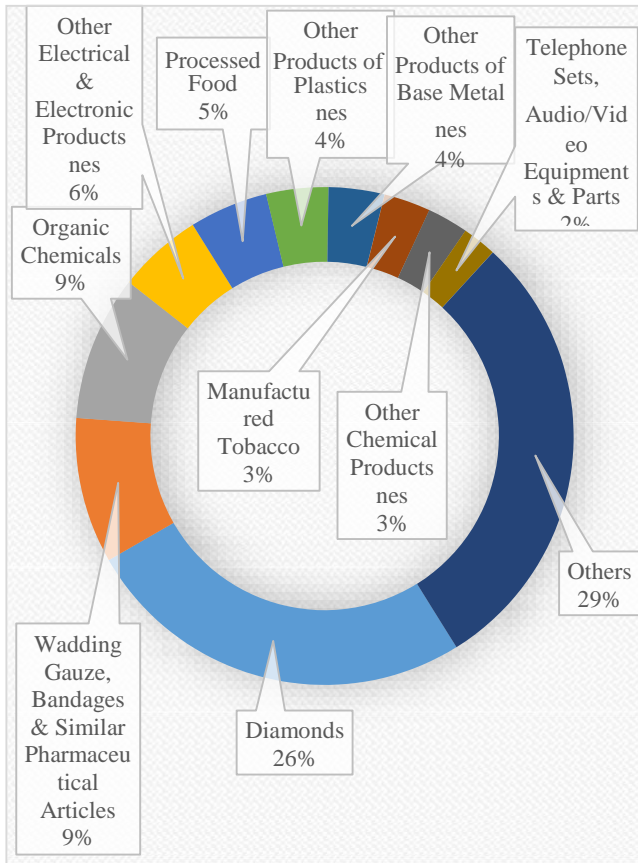

Sri Lanka's Imports from Belgium (2016)

Sri Lanka's Exports to Belgium (2016)

How Sri Lankan companies can access those opportunities

Trade Fairs/Solo Exhibitions and Trade Missions

Event	Latest Date	Category
Bibac Expo	19-22 Mar 2017	Food processing equipments, refining machineries
Fabric Show Libramont	25-Mar 2017	Fashion Fabrics, Kids Fabrics, Ladies Fabrics
Fabric Show Namur/Namen	05-Apr 2017	Fabrics, children fabrics, linings