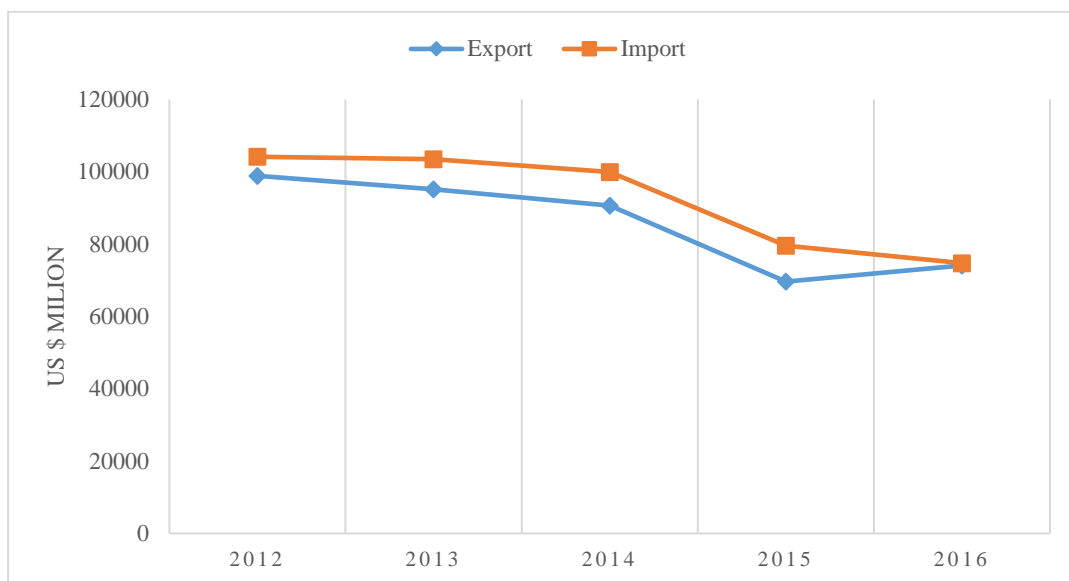

Market Brief on South Africa

February 2017

South Africa is the 36th largest export economy in the world and the 46th most complex economy according to the Economic Complexity Index (ECI). In 2015, South Africa exported \$93.7B and imported \$80.8B, resulting in a positive trade balance of \$12.9B. In 2015 the GDP of South Africa was \$314B and its GDP per capita was \$13.2k.

South Africa Trade with The World (2012-2016)

	<i>US \$ million</i>				
	2012	2013	2014	2015	2016
Export	98,872.228	95,111.531	90,612.104	69,631.08	74,110.817
Import	104,144.311	103,441.284	99,892.738	79,590.95	74,744.01