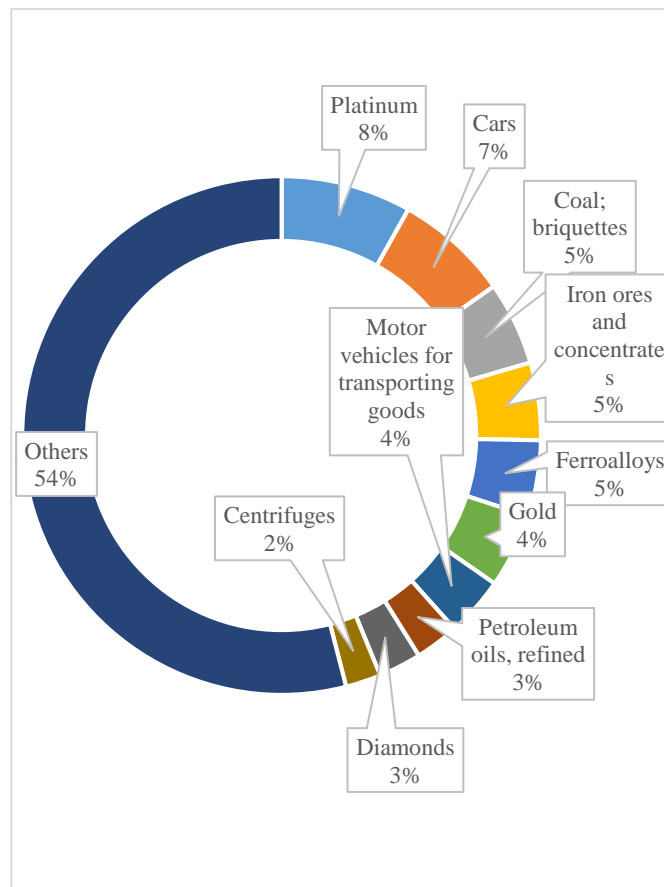

South Africa Trade with The World (2012-2016)

	<i>US \$ million</i>				
	2012	2013	2014	2015	2016
Export	98,872.228	95,111.531	90,612.104	69,631.08	74,110.817
Import	104,144.311	103,441.284	99,892.738	79,590.95	74,744.01

Source: Trade map

Major Import Sources of South Africa (2016)

Major Export Destinations of South Africa (2016)

Major Import Products of South Africa (2016)

Major Export Products of South Africa (2016)

Sri Lanka- South Africa Trade (2012-2016)

US \$ Million

	2012	2013	2014	2015	2016
Export	26	31	33	32	33
Import	23	36	22	83	199
Trade Balance	3	-5	11	-51	-166

Source: Trade Map

Sri Lankan products with export potential to South Africa

- Men's suits, not knit
- Women's suits, not knit
- T-shirts
- Petroleum oils, refined
- New pneumatic tires, of rubber
- Diamonds
- Sweaters, pullovers, sweatshirts, etc
- Men's shirts, not knit
- Other articles of rubber
- Women's suits
- Babies' garments and clothing accessories
- Frozen fish, excluding fillets
- Women's shirts, not knit
- Preparations of a kind used in animal feeding
- Women's undergarments
- Knitted or crocheted fabrics // Other knitted or crocheted fabrics.
- Parts for use with hoists and excavation machinery
- Men's shirts
- Pepper, whole
- Men's suits
- Insulated wire; optical fiber cables
- Packing of goods
- Aircraft, spacecraft & launch vehicles
- Electrical transformers
- Parts for apparatus protecting circuits
- Parts of goods of other aircraft
- Other nuts
- Tea
- Fruit, nuts and edible plants preserved with sugar
- Brassieres and parts thereof, not knit
- Crustaceans
- Brooms, brushes, floor sweepers, mops
- Coconuts, Brazil nuts and cashew nuts
- Tobacco, raw
- Toys, scale models, puzzles
- Woven fabrics of cotton of < 85% weighing > 200 g/m²
- Articles of apparel of rubber
- Measuring or checking instruments, appliances and machines
- Men's undergarments
- Food preparations not elsewhere specified
- Natural rubber
- Coconut oil crude