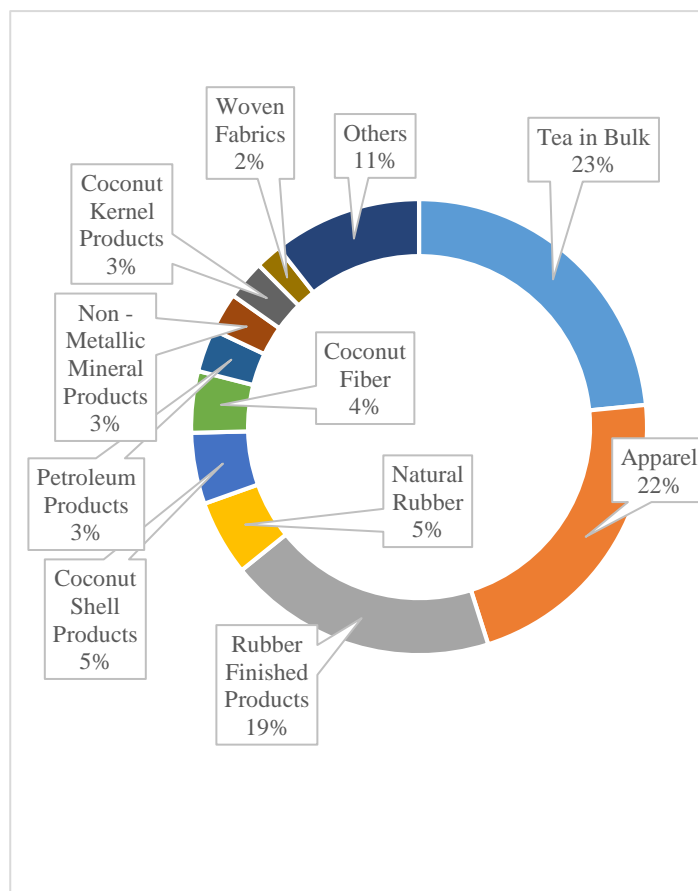

Sri Lanka's Exports to South Africa (2016)

Trade Fairs/Solo Exhibitions and Trade Missions in South Africa

Exhibition	Category	Date
Cape Argus SportShow	Apparel & Clothing Sporting Goods, Toys & Games, Wellness, Health & Fitness	24-26 Mar 2017
The Health & Fitness Expo Port Elizabeth	Medical & Pharmaceutical ,Ayurvedic & Herbal	30 Mar-01 Apr 2017
NAACAM Show	Automotive	05-07 Apr 2017
Africa Print Regional Expo Durban	Industrial Products Computer Hardware & Software, Printing & Publishing	19-20 Apr 2017
HuntEx	apparel & Clothing ,Automotive Sporting, Goods, Toys & Games	28 Apr-01 May 2017
Apparel Textile & Footwear Trade Exhibition	Apparel & Clothing Textile, Fabrics & Yarns, Leather & Leather Products	24-25 May 2017