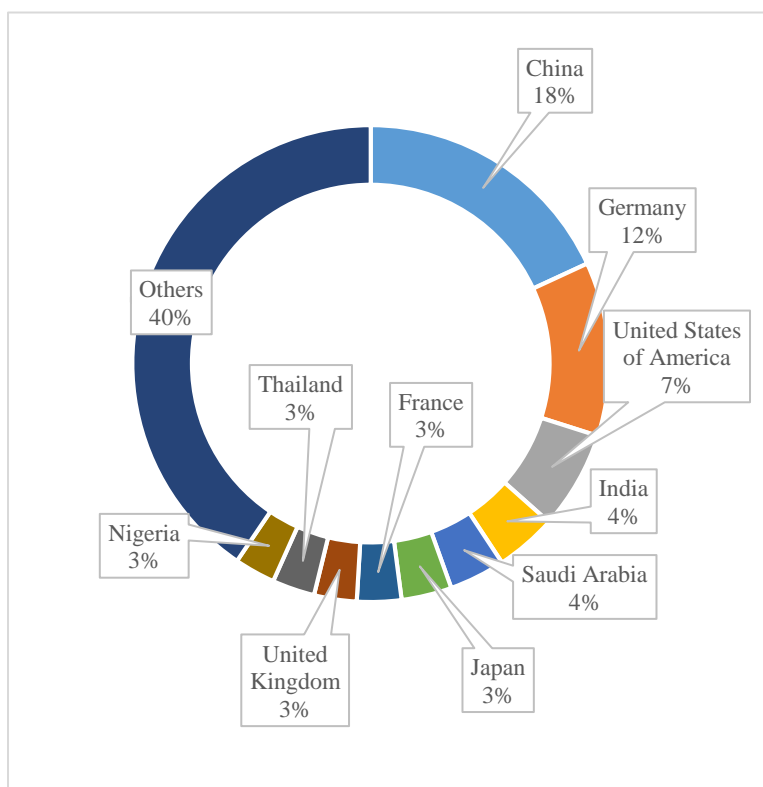

City	Population
Johannesburg	4.4345 million
Cape Town	3.740 million
Durban	3.442 million
Pretoria	3.178 million
Port Elizabeth	1.152 million
Vereeniging	0.747 million
Pietermaritzburg	0.618 million
East London	0.755 million
Bloemfontein	0.747 million
Polokwane	0.629 million

Population	54,978,907
Area	1.22 million km ²
Time Zone	+2 hrs GMT
Capital City	Pretoria
International Telephone Code	+27
Currency	South African Rand
Exchange Rate (31/12/16)	1US\$: 15.75 Rands
GDP (Dec 2016)	315 US \$ Billion
GDP per capita (Dec 2016)	6375.89 USD
GDP Growth Rate (Dec 2016)	1.2%
Ease of Doing Business (<i>World Bank 2017</i>)	74/190
Inflation Rate (Feb.2017)	6.60
Official Language(s)	Zulu, Xhosa, Afrikaans, English, Sepedi,
Business Hours	0830/0900hrs-1700 hrs 0900hrs-1500hrs (Sat)
Banking Hours	0830 hrs-1600 hrs (weekdays) 0900hrs-1100hrs (Sat)
Literacy Rate	94%
Important International Participation	UN, AU, SADC, SACU, WTO

South Africa Trade with The World (2012-2016)

	<i>US \$ million</i>				
	2012	2013	2014	2015	2016
Export	98,872.228	95,111.531	90,612.104	69,631.08	74,110.817
Import	104,144.311	103,441.284	99,892.738	79,590.95	74,744.01

Source: Trade map

Major Import Sources of South Africa (2016)

Major Export Destinations of South Africa (2016)

Major Import Products of South Africa (2016)

Major Export Products of South Africa (2016)

Sri Lanka- South Africa Trade (2012-2016)