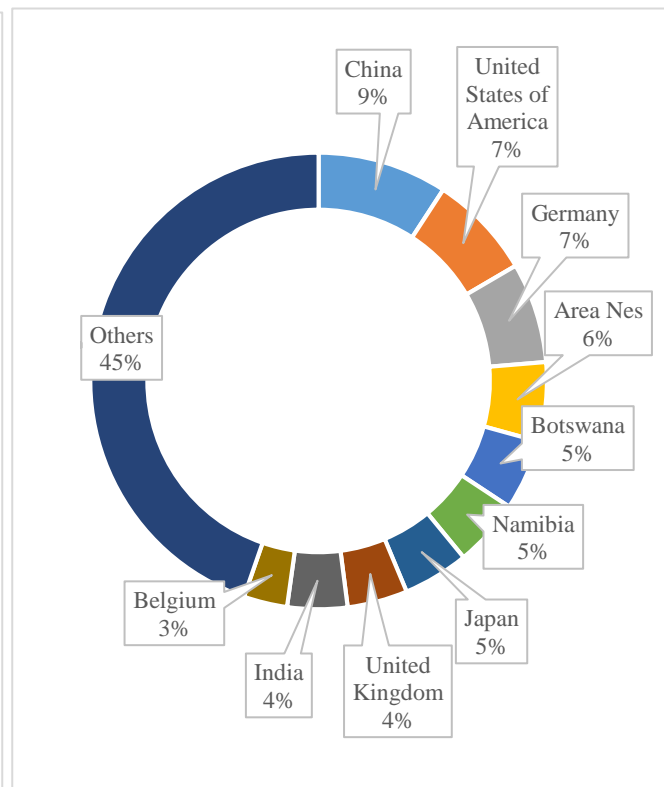

City	Population
Johannesburg	4.4345 million
Cape Town	3.740 million
Durban	3.442 million
Pretoria	3.178 million
Port Elizabeth	1.152 million
Vereeniging	0.747 million
Pietermaritzburg	0.618 million
East London	0.755 million
Bloemfontein	0.747 million
Polokwane	0.629 million

Population	54,978,907
Area	1.22 million km ²
Time Zone	+2 hrs GMT
Capital City	Pretoria
International Telephone Code	+27
Currency	South African Rand
Exchange Rate (31/12/16)	1US\$: 15.75 Rands
GDP (Dec 2016)	315 US \$ Billion
GDP per capita (Dec 2016)	6375.89 USD
GDP Growth Rate (Dec 2016)	1.2%
Ease of Doing Business (<i>World Bank 2017</i>)	74/190
Inflation Rate (Feb.2017)	6.60
Official Language(s)	Zulu, Xhosa, Afrikaans, English, Sepedi,
Business Hours	0830/0900hrs-1700 hrs 0900hrs-1500hrs (Sat)
Banking Hours	0830 hrs-1600 hrs (weekdays) 0900hrs-1100hrs (Sat)
Literacy Rate	94%
Important International Participation	UN, AU, SADC, SACU, WTO

South Africa Trade with The World (2012-2016)

	<i>US \$ million</i>				
	2012	2013	2014	2015	2016
Export	98,872.228	95,111.531	90,612.104	69,631.08	74,110.817
Import	104,144.311	103,441.284	99,892.738	79,590.95	74,744.01

Source: Trade map

Major Import Sources of South Africa (2016)

Major Export Destinations of South Africa (2016)

Major Import Products of South Africa (2016)

Major Export Products of South Africa (2016)

Sri Lanka- South Africa Trade (2012-2016)