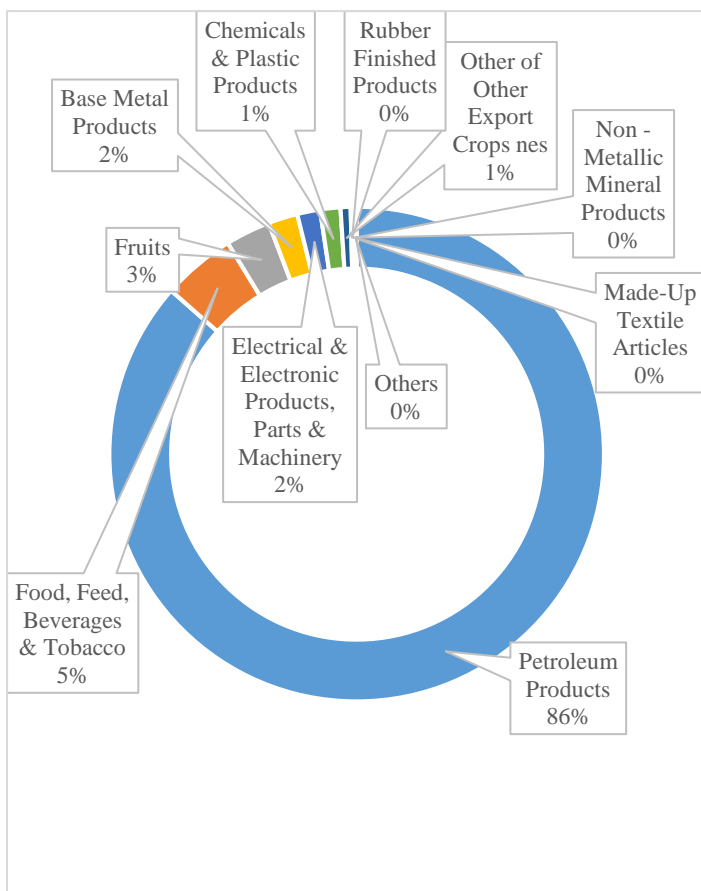

Sri Lanka's Imports from South Africa (2016)