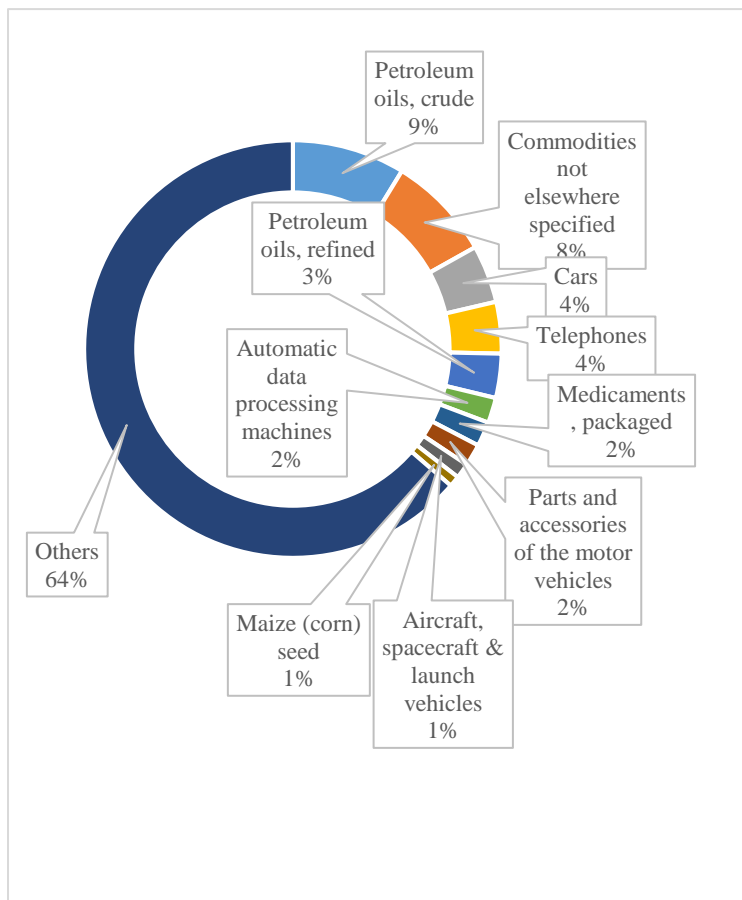

South Africa Trade with The World (2012-2016)

	<i>US \$ million</i>				
	2012	2013	2014	2015	2016
Export	98,872.228	95,111.531	90,612.104	69,631.08	74,110.817
Import	104,144.311	103,441.284	99,892.738	79,590.95	74,744.01

Source: Trade map

Major Import Sources of South Africa (2016)

Major Export Destinations of South Africa (2016)

Major Import Products of South Africa (2016)

Major Export Products of South Africa (2016)

Sri Lanka- South Africa Trade (2012-2016)