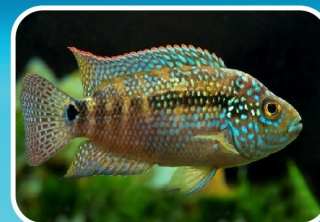

OUR CUSTOMER CHAIN

📍 17/5, George Mawatha, Sri Lanka

✉ info@shinextropicalfishlk.com

☎ +94 727 437 100 📱 ShinexTropicalFishLK

Celebrating 10 Years Of Service

WHO WE ARE

1. Established in 2010, Shinex tropical fish has been exporting live ornamental fish to distributors and wholesalers.
2. Successfully exported with a best practice, to countries worldwide and is continuous.
3. Deliver high quality, live aquaria, at a competitive price.
4. Service centre located in Colombo.
5. We coordinate our operations in multiple countries to source and distribute live aquaria of wider range at the best quality and favourable pricing.