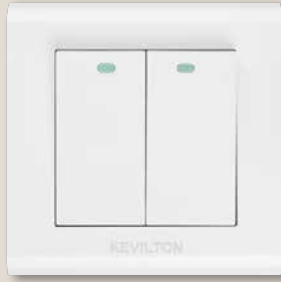

*White*

*Gold*

*Silver*

*Black*

*Jet Black*

SWITCHED  
SOCKET OUTLETS

20A Double Pole  
Switch with Neon

Bell Press