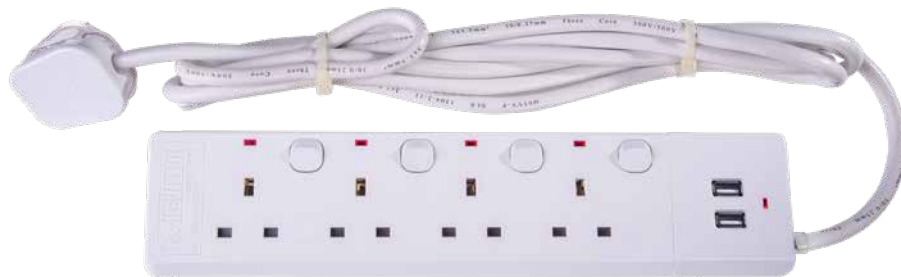

Electric Bell

Red  
LED Indicator

Blue  
LED Indicator

Green  
LED Indicator

Yellow  
LED Indicator

Earth Rod

Self Adhesive PVC  
Electrical Insulation Tape

13 A 4 Way Trailing Socket