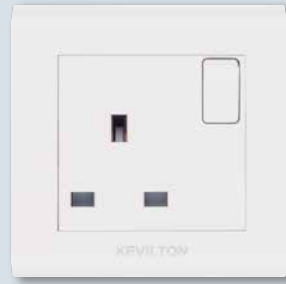

*White*

*Gold*

*Silver*

*Black*

*Jet Black*

SWITCHED  
SOCKET OUTLETS

20A Double Pole  
Switch with Neon

Bell Press

13A Switched  
Socket Outlet

13A Switched Socket  
Outlet with Neon