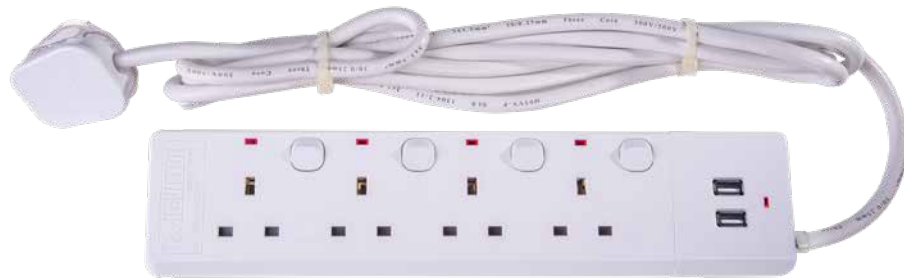

13A One Way  
Adaptor With 2 USB

Electric Bell

Red  
LED Indicator

Blue  
LED Indicator

Green  
LED Indicator

Yellow  
LED Indicator

Self Adhesive PVC  
Electrical Insulation Tape

13 A 4 Way Trailing Socket