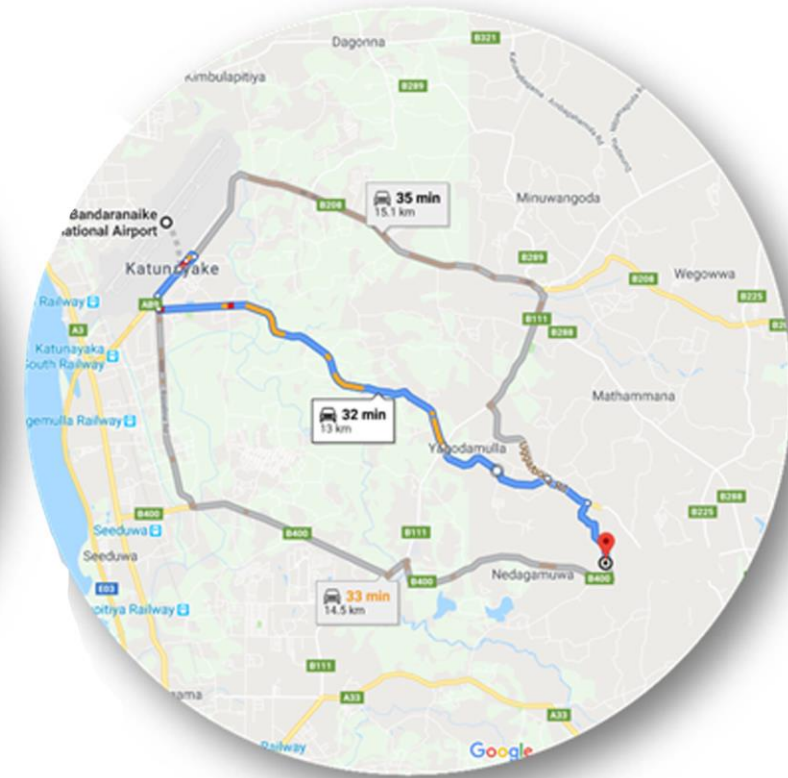

## BOARD OF DIRECTORS

# LOCATION

**GEOGRAPHICALLY LOCATED CLOSE TO AIR AND SEA PORTS**  
**CONVENIENT ACCESSIBILITY WITH A WIDE ROADWAY**

**SEA PORT - 31.1 KM**  
**COLOMBO**

**AIR PORT - 13 KM**  
**BIA, KATUNAYAKE**