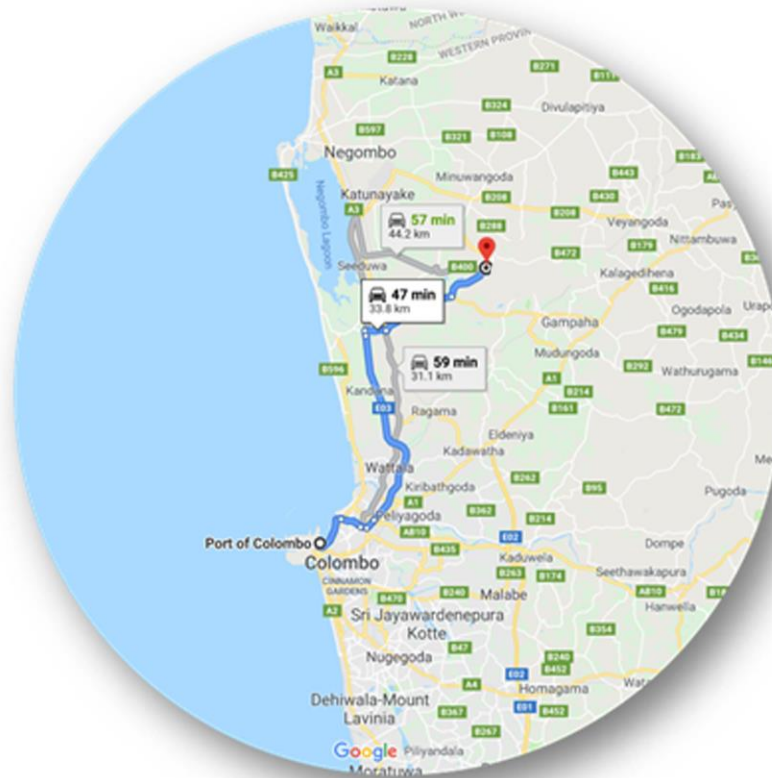

# LOCATION

**GEOGRAPHICALLY LOCATED CLOSE TO AIR AND SEA PORTS**  
**CONVENIENT ACCESSIBILITY WITH A WIDE ROADWAY**

**SEA PORT - 31.1 KM**  
**COLOMBO**

**AIR PORT - 13 KM**  
**BIA, KATUNAYAKE**