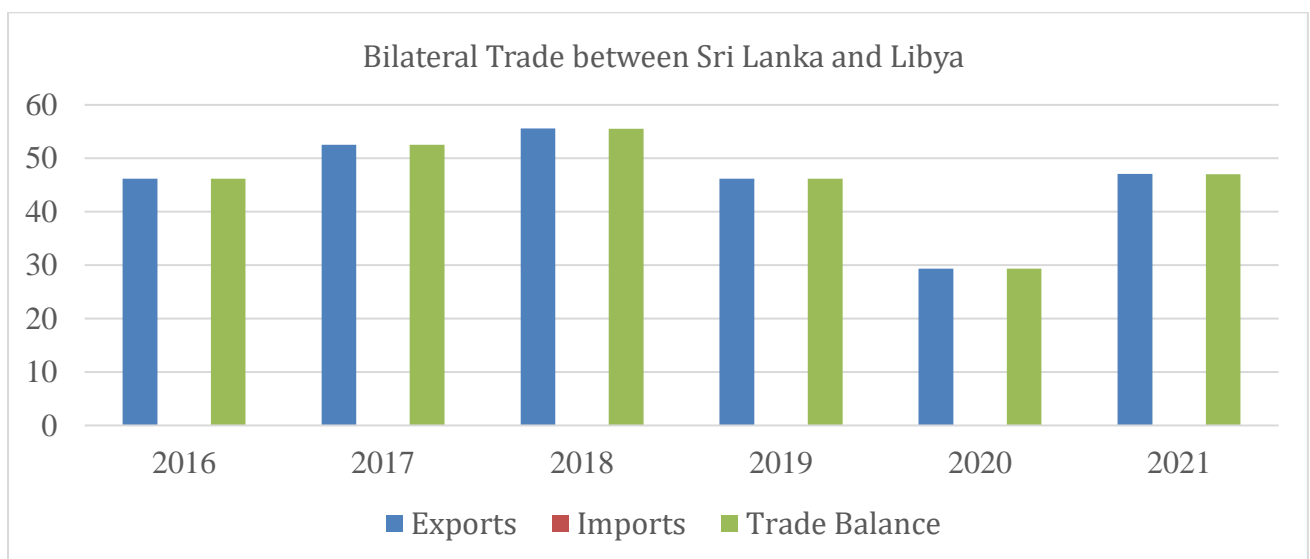

1. INTRODUCTION TO TRADE BETWEEN SRI LANKA & LIBYA

Libya is the 41st export destination for Sri Lanka. Total export value from Sri Lanka to Libya was USD 47.05 Mn in 2021 and total imports from Libya to Sri Lanka for the same period were USD 0.06 Mn. Sri Lanka's exports to Libya has increased by 47.21% in 2021 when compared to the year 2020.

Sri Lanka's main export products to Libya in 2021 were Tea Packets, Apparel, Desiccated Coconut, Pneumatic & Retreated Rubber Tyres & Tubes, Tools, Implements, Cutlery & Parts, Travel Goods, Bags, Sacs & Bags of Plastics, Products of Base Metal, Paper & Paper Products, Toys, Games & Sport Requisites, Tableware & Kitchenware and Electrical & Electronic Products

Sri Lanka's main imports products from Libya in 2021 Scrap of Ferrous, Aluminum, Copper & Other Metals, Footwear, Tea Packets, Cartons, Boxes & Bags and Fertilizers

2. SRI LANKA'S BILATERAL TRADE WITH LIBYA (2016-2021)

Values in USD Million

Year	Export	Import	Trade Balance	Total trade
2016	46.16	0	46.16	46.16
2017	52.53	0.02	52.55	52.51
2018	55.58	0.08	55.66	55.5
2019	46.21	0	46.21	46.21
2020	29.35	0	29.35	29.35
2021	47.05	0.06	47.11	46.99

Source: Sri Lanka Customs