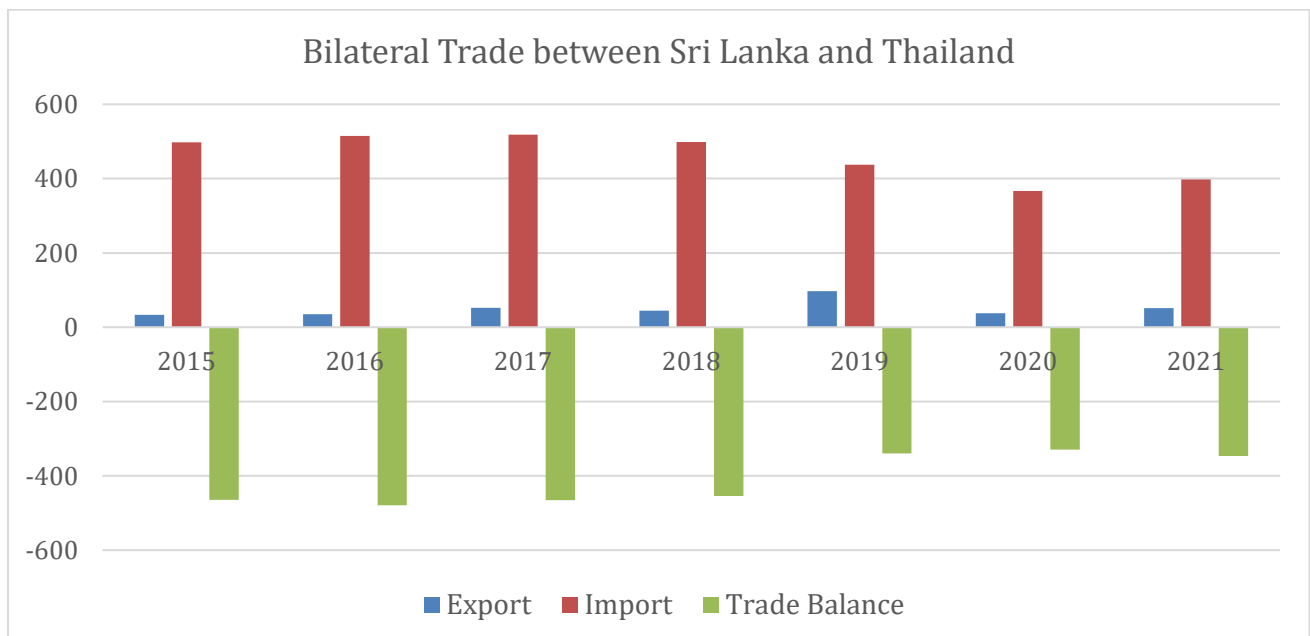

1. INTRODUCTION TO TRADE BETWEEN SRI LANKA & THAILAND

Thailand is the 37th export destination for Sri Lanka. Total export value from Sri Lanka to Thailand was USD 51.55 Mn in 2021 and total imports from Thailand to Sri Lanka for the same period were USD 397.97 Mn. Sri Lanka's exports to Thailand have increased by 36.45% in 2021 compared to the year 2020.

Sri Lanka's main export products to Thailand in 2021 were Gems, Woven Fabrics, New Stamps, Cheque Forms, Banknotes, etc, Other Cereals and its Products, Other Electrical & Electronic Products, Shrimps and Prawns, Yarn and other Textile Articles, Apparel, Activated Carbon, Other Manufactures, Other Products of Base Metal, Diamonds, Frozen Fish, Instant Tea, Jewellery and Petroleum Oils.

2. SRI LANKA'S BILATERAL TRADE WITH THAILAND (2015-2021)

Values in USD Million

Year	Export	Import	Trade Balance
2015	33.37	497.68	-464.31
2016	35.34	514.57	-479.23
2017	52.63	518.52	-465.89
2018	44.49	498.84	-454.35
2019	97.36	437.46	-340.1
2020	37.78	366.95	-329.17
2021	51.55	397.97	-346.42

Source: Sri Lanka Customs