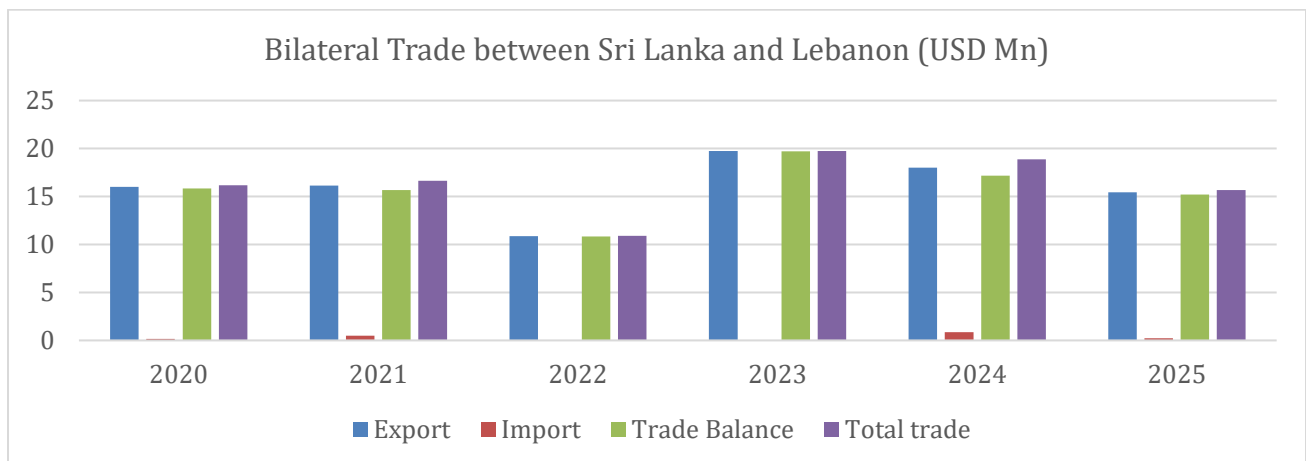

Sri Lanka's exports to Lebanon has decreased by 15.4% in 2025 when compared to the year 2024. Imports from Lebanon has slightly decreased in 2025 when compared to the year 2024.

Sri Lanka's main export products to Lebanon in 2025 were Tea Packets, Desiccated Coconut, Coconut Milk Powder, Tea in Bulk, Industrial & Surgical Gloves of Rubber, Gems, Plants & Parts of Plants, Cinnamon, Women's Outerwear Other Transport Equipment, Men's, Women's Under Garments, Pneumatic & Retreated Rubber Tyres & Tubes, Coconut Oil and Liquid Coconut Milk.

Sri Lanka's main imports products from Lebanon in 2025 were Men's Outerwear, Women's Outerwear, Warm Cloths (Jerseys, Pullovers etc), Printed Books & Printed Matter, Switches, Boards & Panels, Made-up Clothing Accessories (Handkerchief, Shawls, Scarves, Ties etc), Articles Apparel & Clothing of Leather.

2. SRI LANKA'S BILATERAL TRADE WITH LEBANON (2020-2025)

All Values in USD Million

Year	Export	Import	Trade Balance	Total trade
2020	16.01	0.17	15.84	16.18
2021	16.15	0.49	15.66	16.64
2022	10.88	0.03	10.85	10.91
2023	19.73	0.01	19.72	19.74
2024	18.02	0.85	17.17	18.87
2025	15.44	0.24	15.20	15.68

Source: Sri Lanka Customs