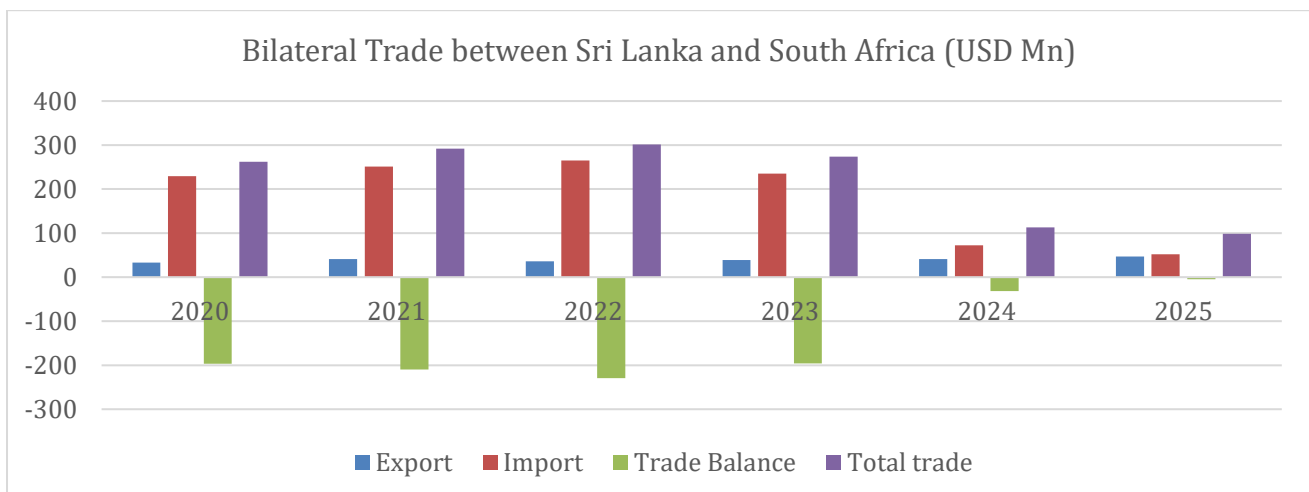

South Africa is the 45th export destination for Sri Lanka. Total export value from Sri Lanka to South Africa was USD 47.06 Mn in 2025 and total imports from South Africa to Sri Lanka for the same period were USD 51.67 Mn. South Africa is the 33rd import origin for Sri Lanka in 2025.

Sri Lanka's exports to South Africa has increased by 14.92% in 2025 when compared to the year 2024. Imports from South Africa decreased significantly in 2025 compared to the year 2024.

Sri Lanka's main export products to South Africa in 2025 were Petroleum Oils, Tea in Bulk, Activated Carbon, Coco Peat, Fiber Pith & Moulded products, Base Metal Products, Pneumatic & Retreated Rubber Tyres & Tubes, Gloves, Mitts & Mittens of Textile, Crepe Rubber, T-shirts, Women's Outerwear.

Sri Lanka's main imports products from South Africa in 2025 were Base Metal, Diamonds, Petroleum Products, Fruits, Scrap of Ferrous, Aluminum, Copper & Other Metals, Plants and Parts of Plants, Organic Chemicals, Export Crops nes, Cereals, Alcoholic Beverages.

2. SRI LANKA'S BILATERAL TRADE WITH SOUTH AFRICA (2020-2025)

All Values in USD Million

Year	Export	Import	Trade Balance	Total trade
2020	32.96	229.34	-196.40	262.30
2021	41.14	250.97	-209.80	292.11
2022	36.02	265.34	-229.30	301.36
2023	38.98	234.83	-195.90	273.81
2024	40.95	72.44	-31.49	113.39
2025	47.06	51.67	-4.61	98.73

Source: Sri Lanka Customs